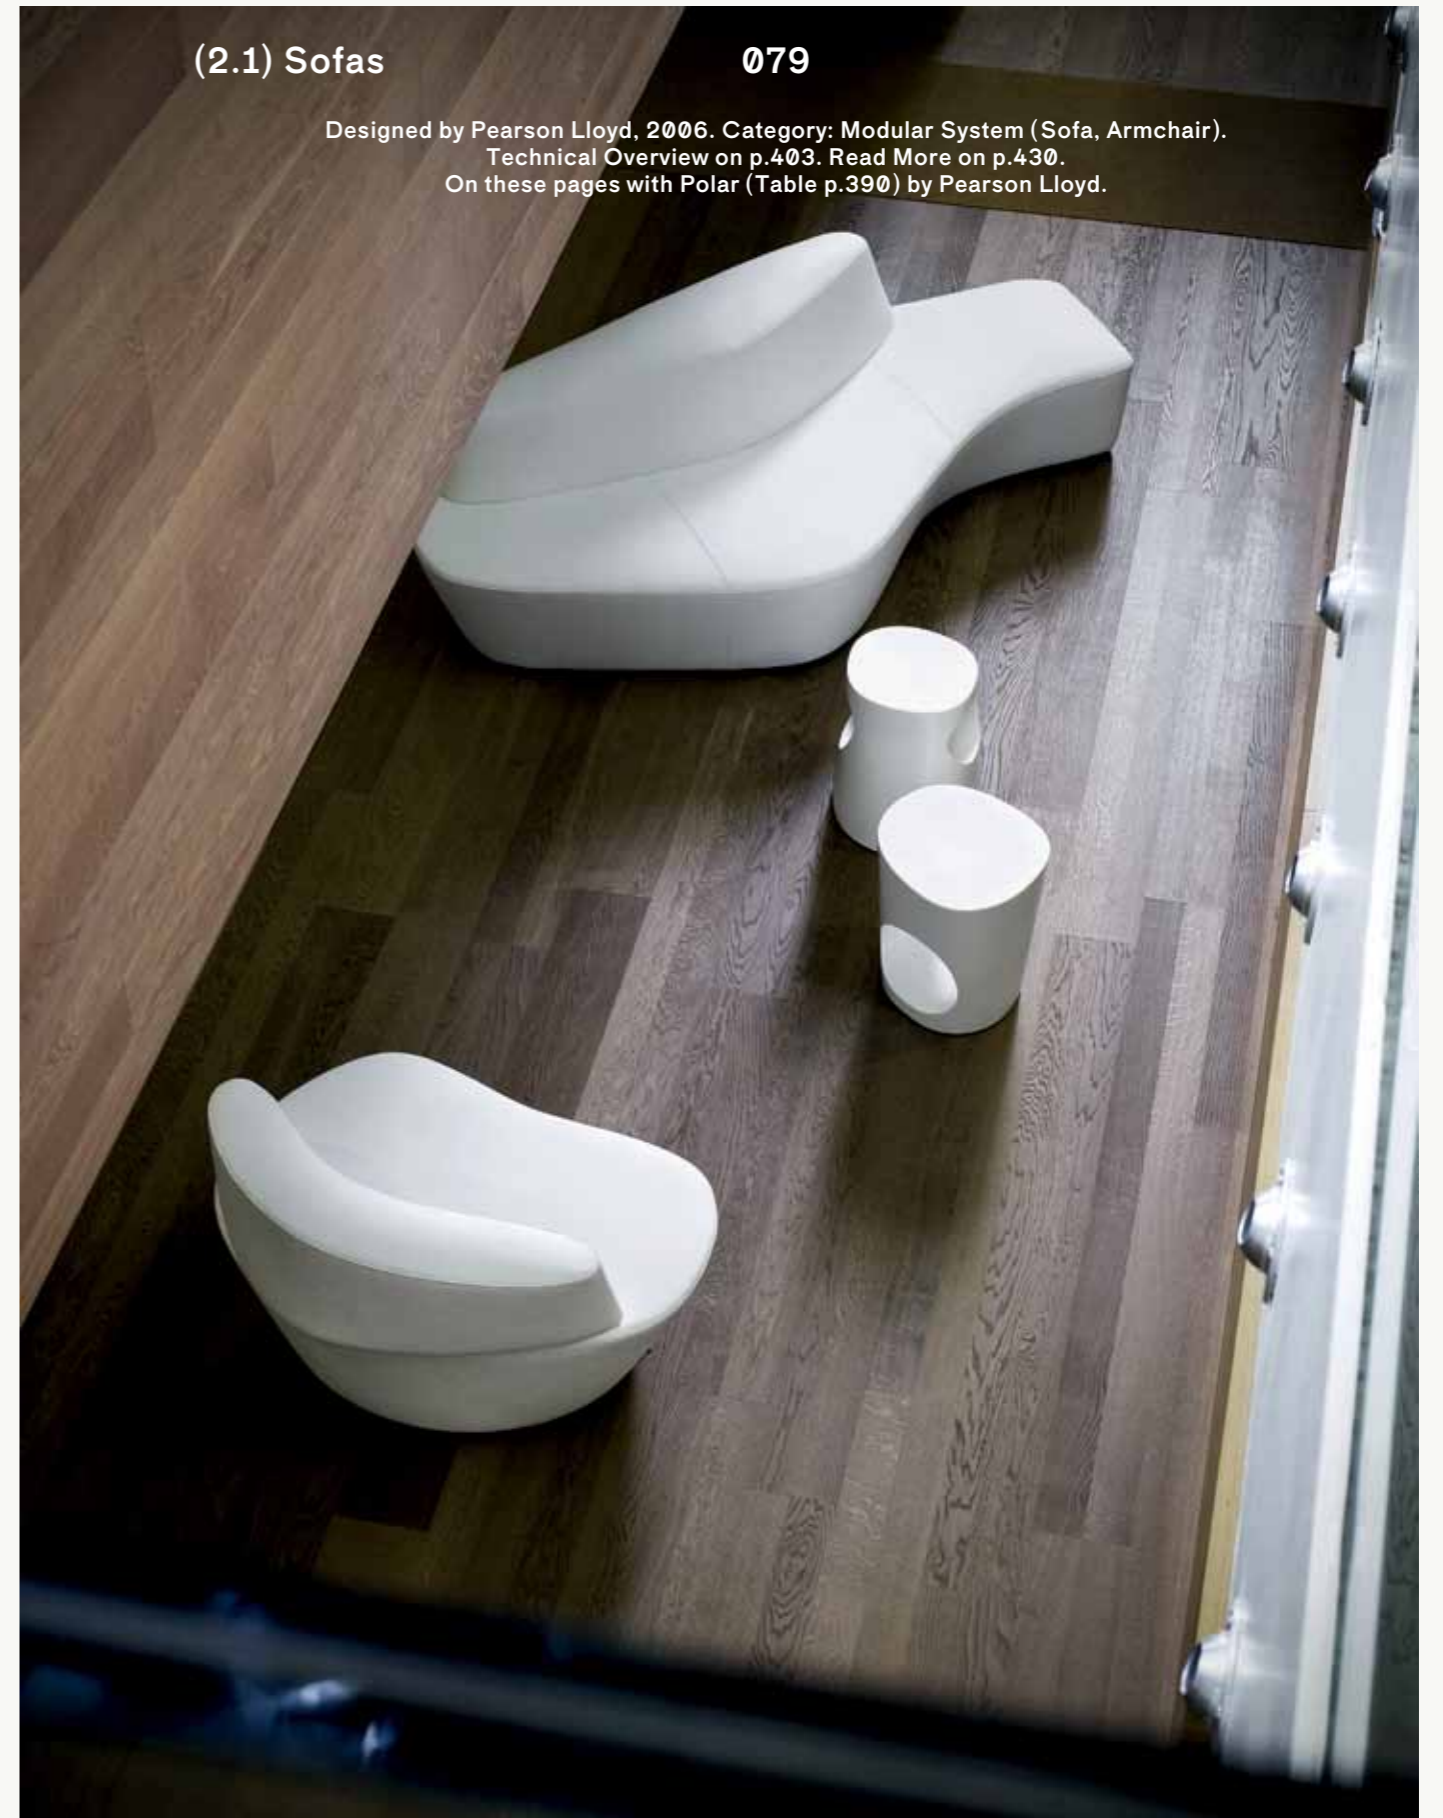

Category: Modular System
(Sofa, Armchair, Bench – Table p.390)

Technical Overview: p.403
Read More: p.430

(2.1) Sofas

079

Designed by Pearson Lloyd, 2006. Category: Modular System (Sofa, Armchair).
Technical Overview on p.403. Read More on p.430.
On these pages with Polar (Table p.390) by Pearson Lloyd.