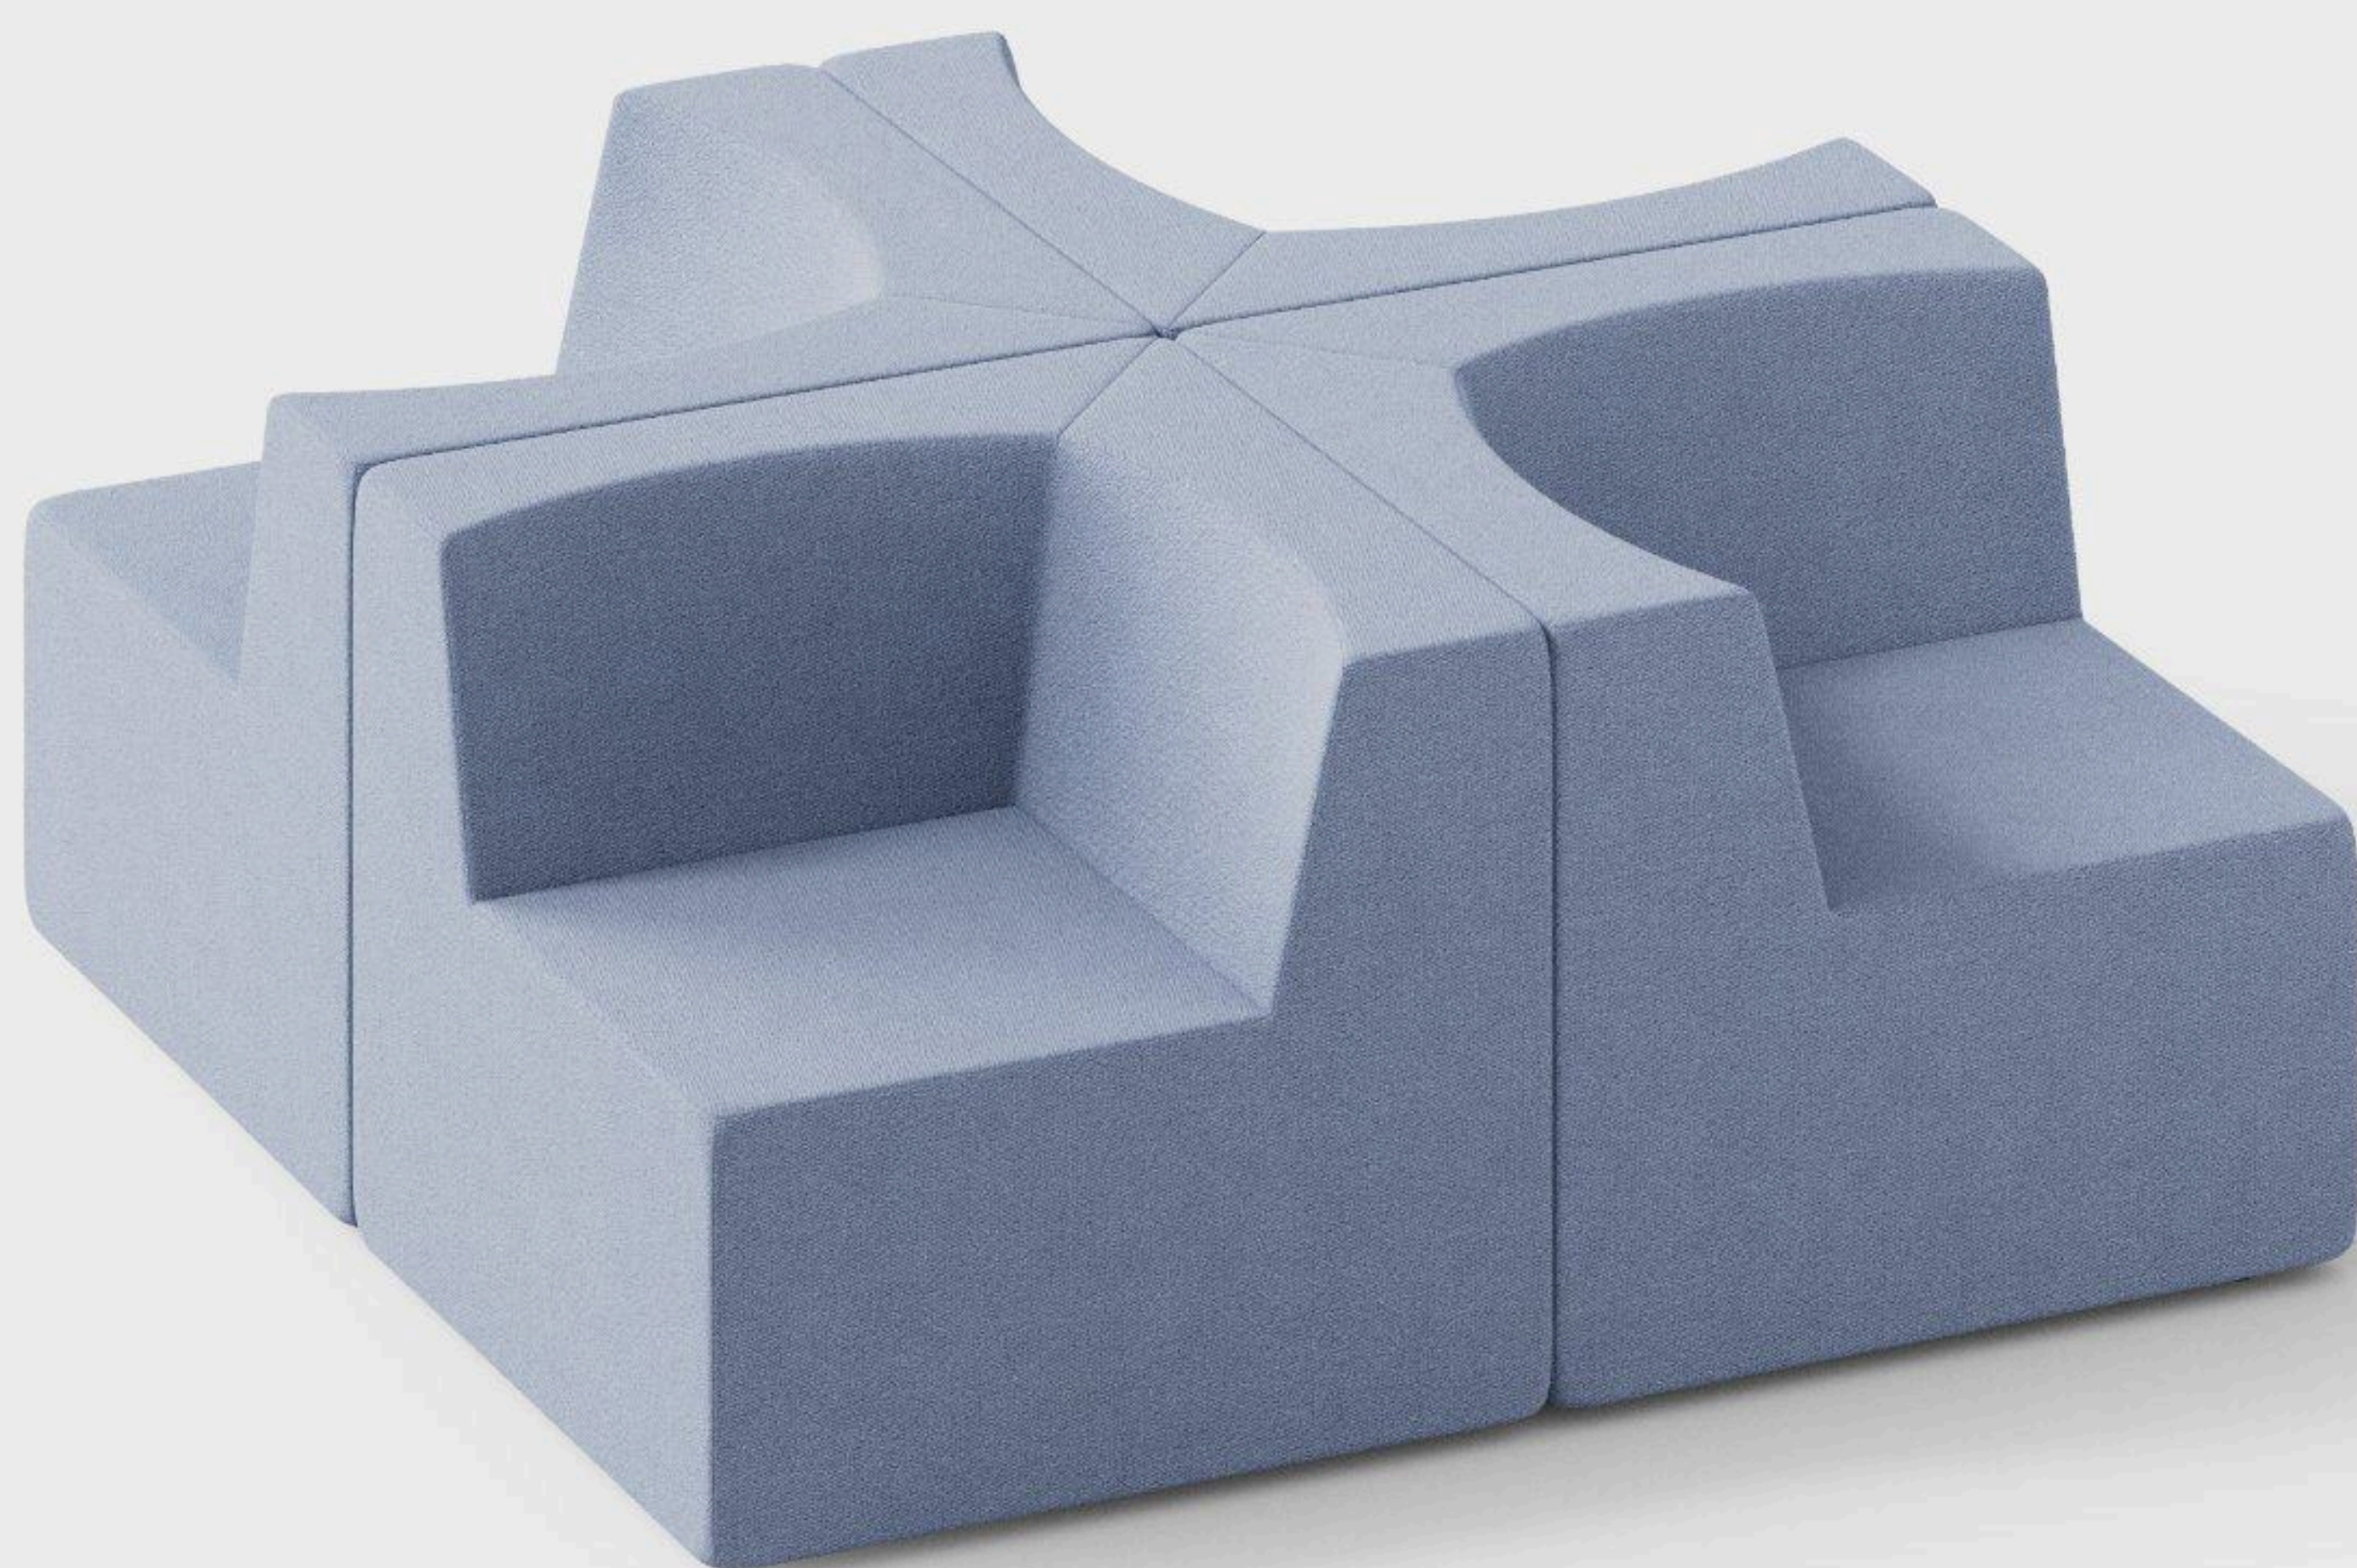

# RHYTHM Seating System

Product sheet — 2026

**+Halle®**

RHYTHM Seating System is designed by Danish design duo Krøyer-Sætter-Lassen. Simple in concept, the system consists of just 4 modules that can be combined in multiple ways, forming larger configurations to suit public spaces, educational institutes, offices and more.

Defined by its inward, scoop-like seat, the sofa naturally outlines individual sitting areas — making it easy for people to claim a personal space, even in a shared setting. Adaptable, approachable, and without pretension, the system invites flexibility while offering a clear sense of comfort and belonging.

# Modules

RHYTHM Corner

Height: 740mm  
Depth: 830mm  
Width: 830mm  
Seat Height: 410mm

RHYTHM Angle In

Height: 740mm  
Depth: 830mm  
Width: 1070mm  
Seat Height: 410mm

RHYTHM Angle Out

Height: 740mm  
Depth: 830mm  
Width: 640mm  
Seat Height: 410mm

RHYTHM Straight

Height: 740mm  
Depth: 830mm  
Width: 640mm  
Seat Height: 410mm