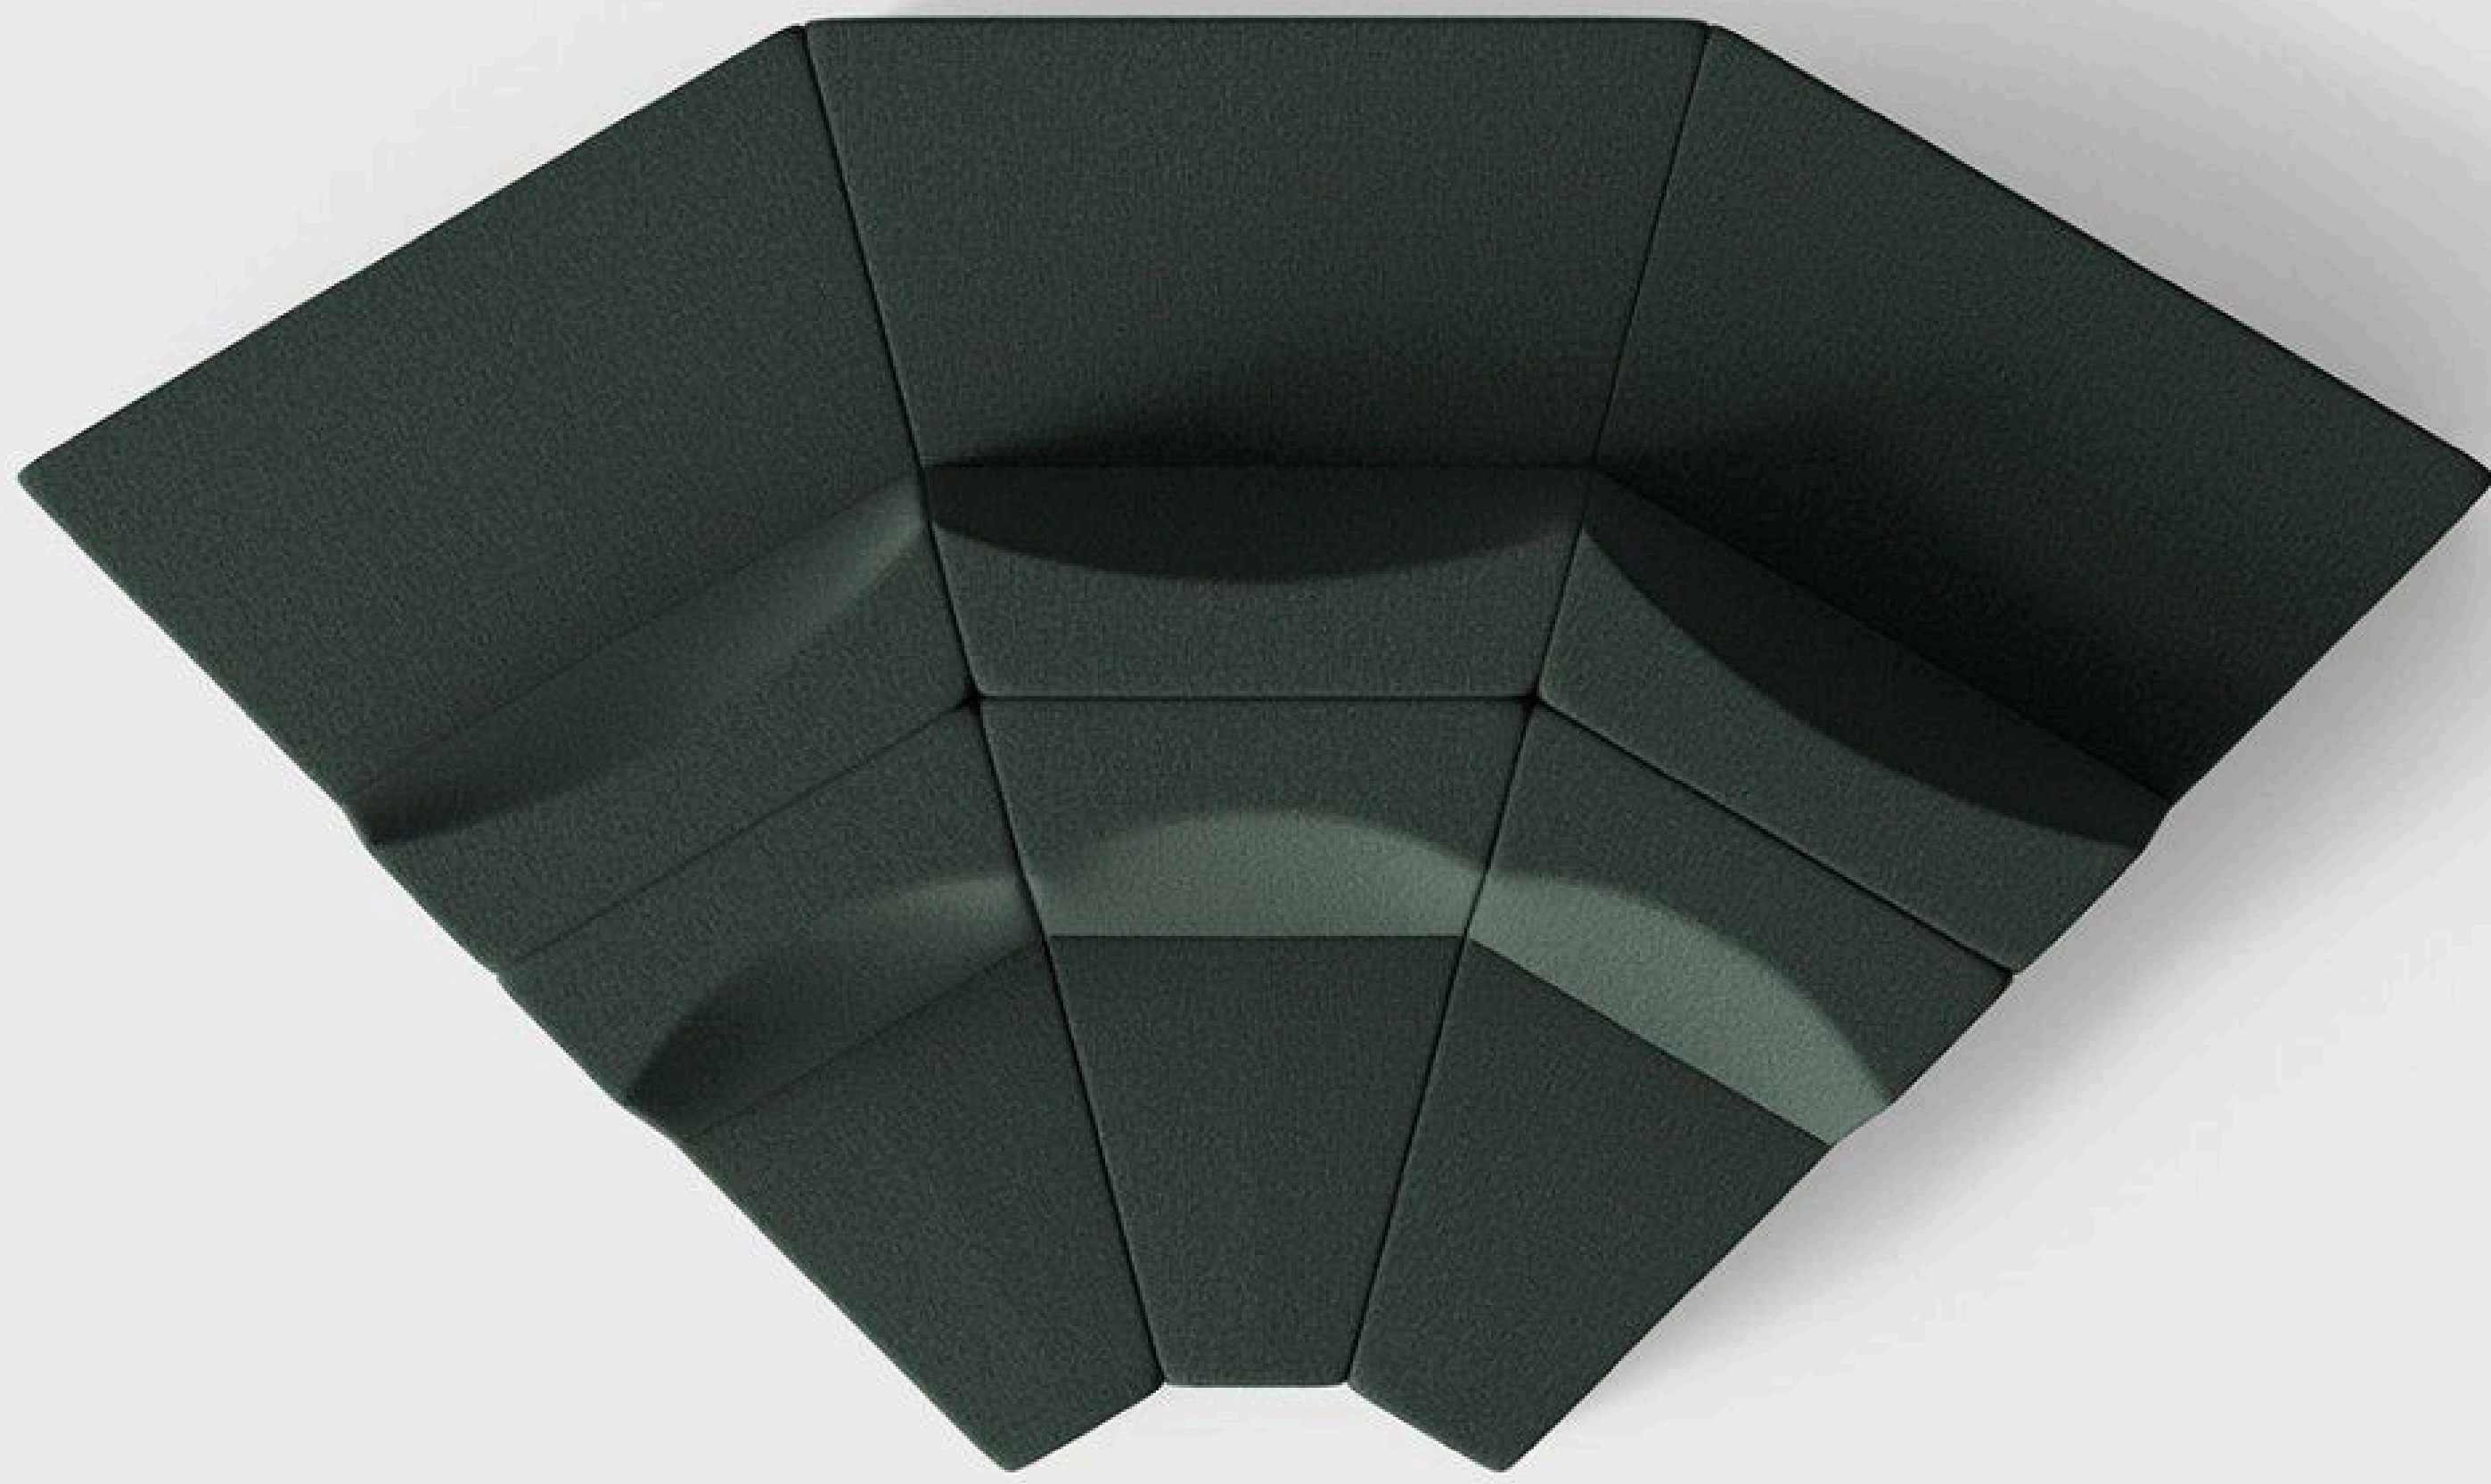

+Halle A/S
Europa Plads 16, 3rd DK-8000 Aarhus C
+45 70 26 66 04
info@plushalle.dk

Explore the whole collection: www.plushalle.com

+Halle®