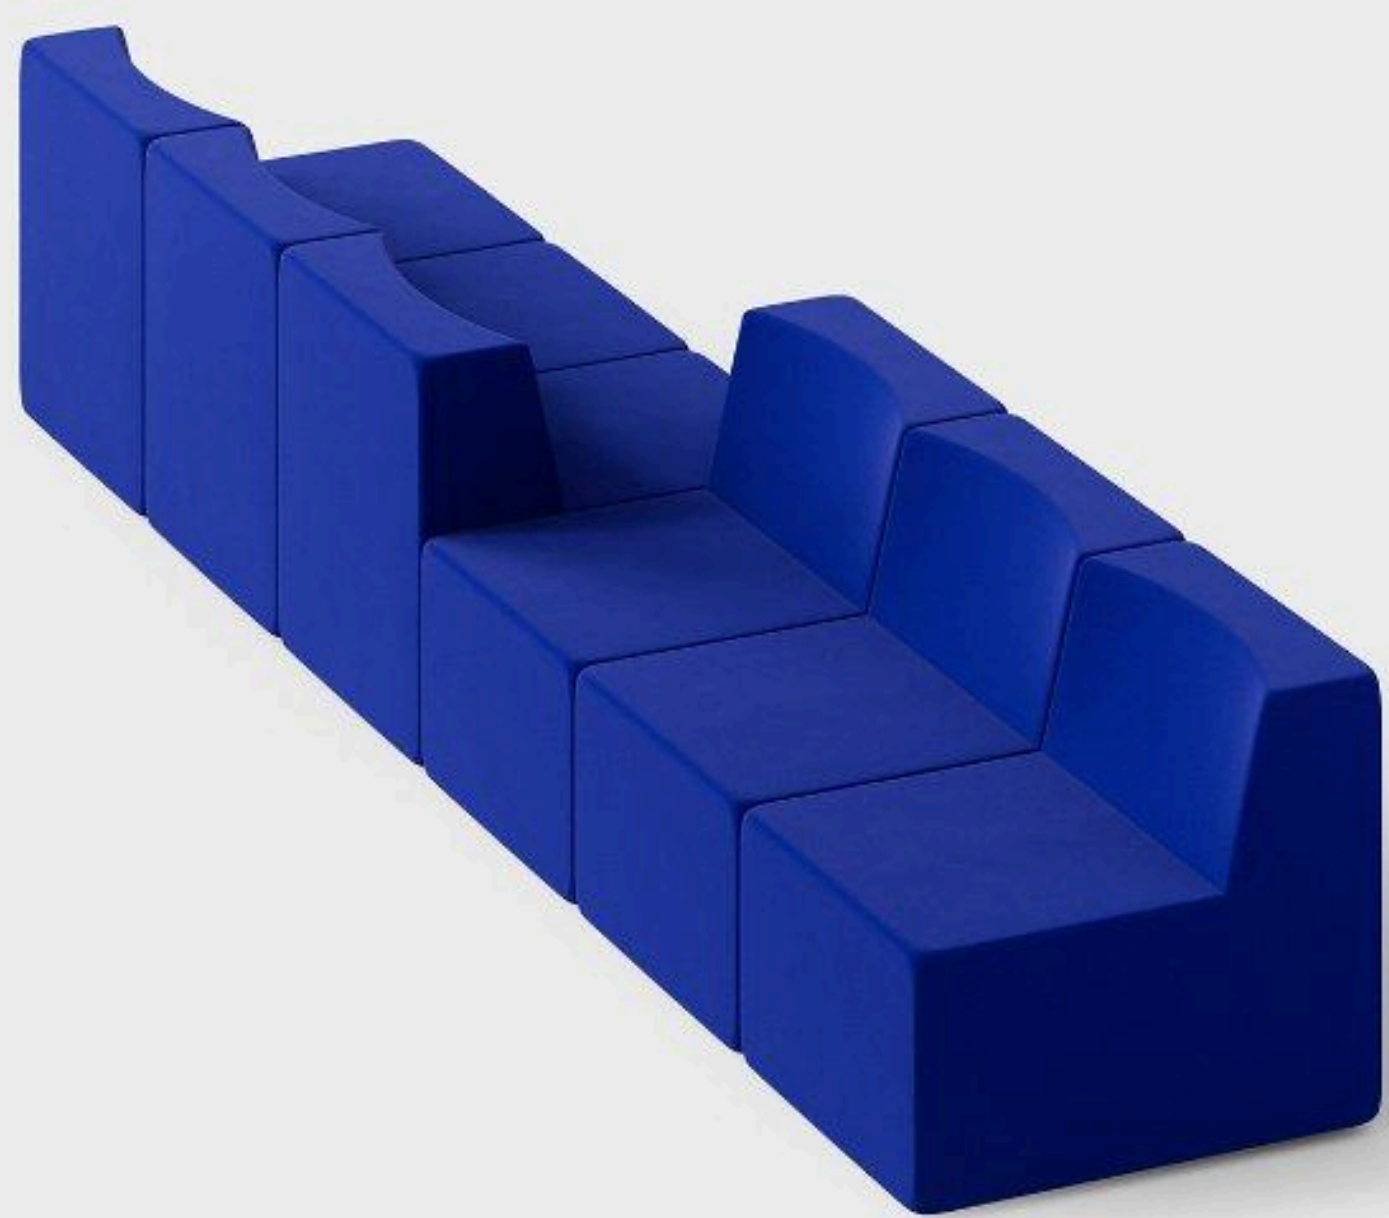

Examples of configurations