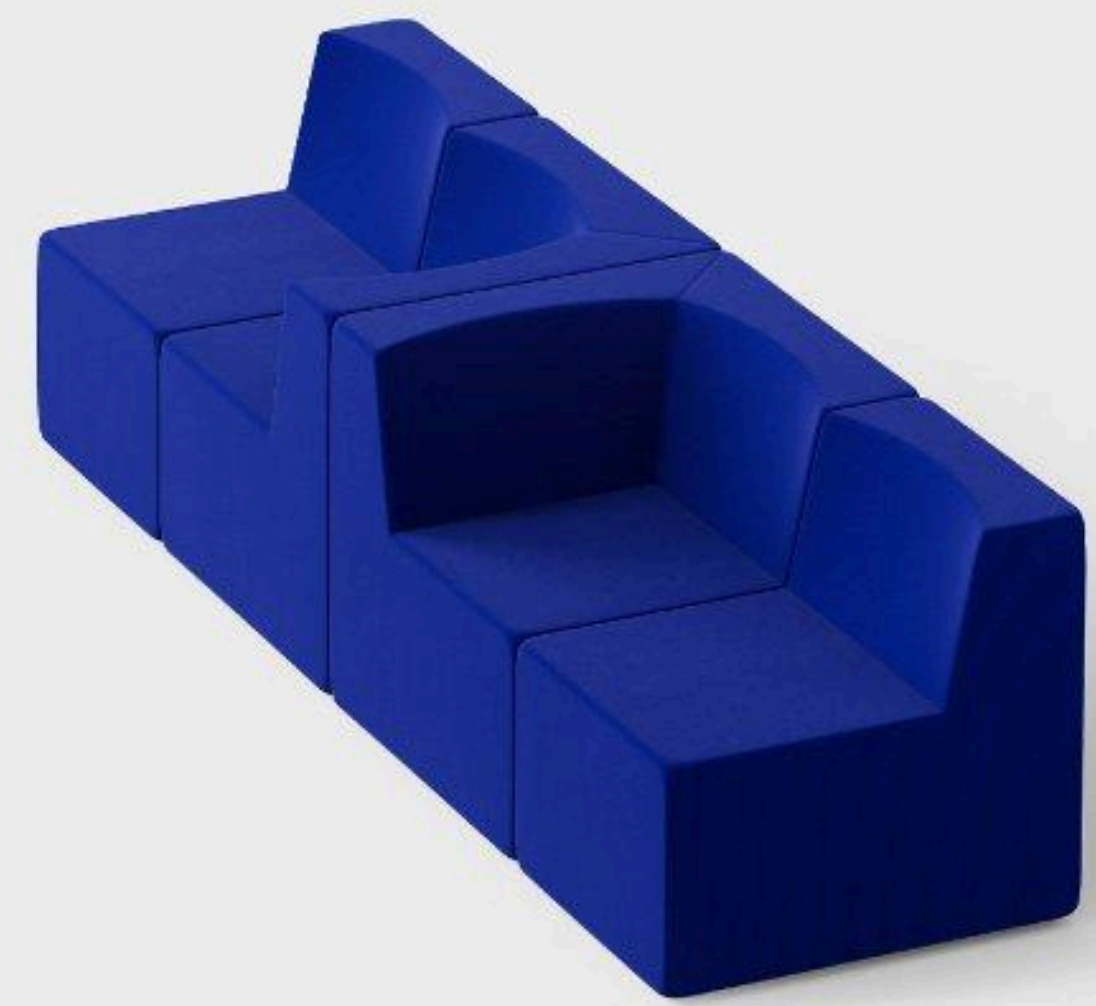

Examples of configurations