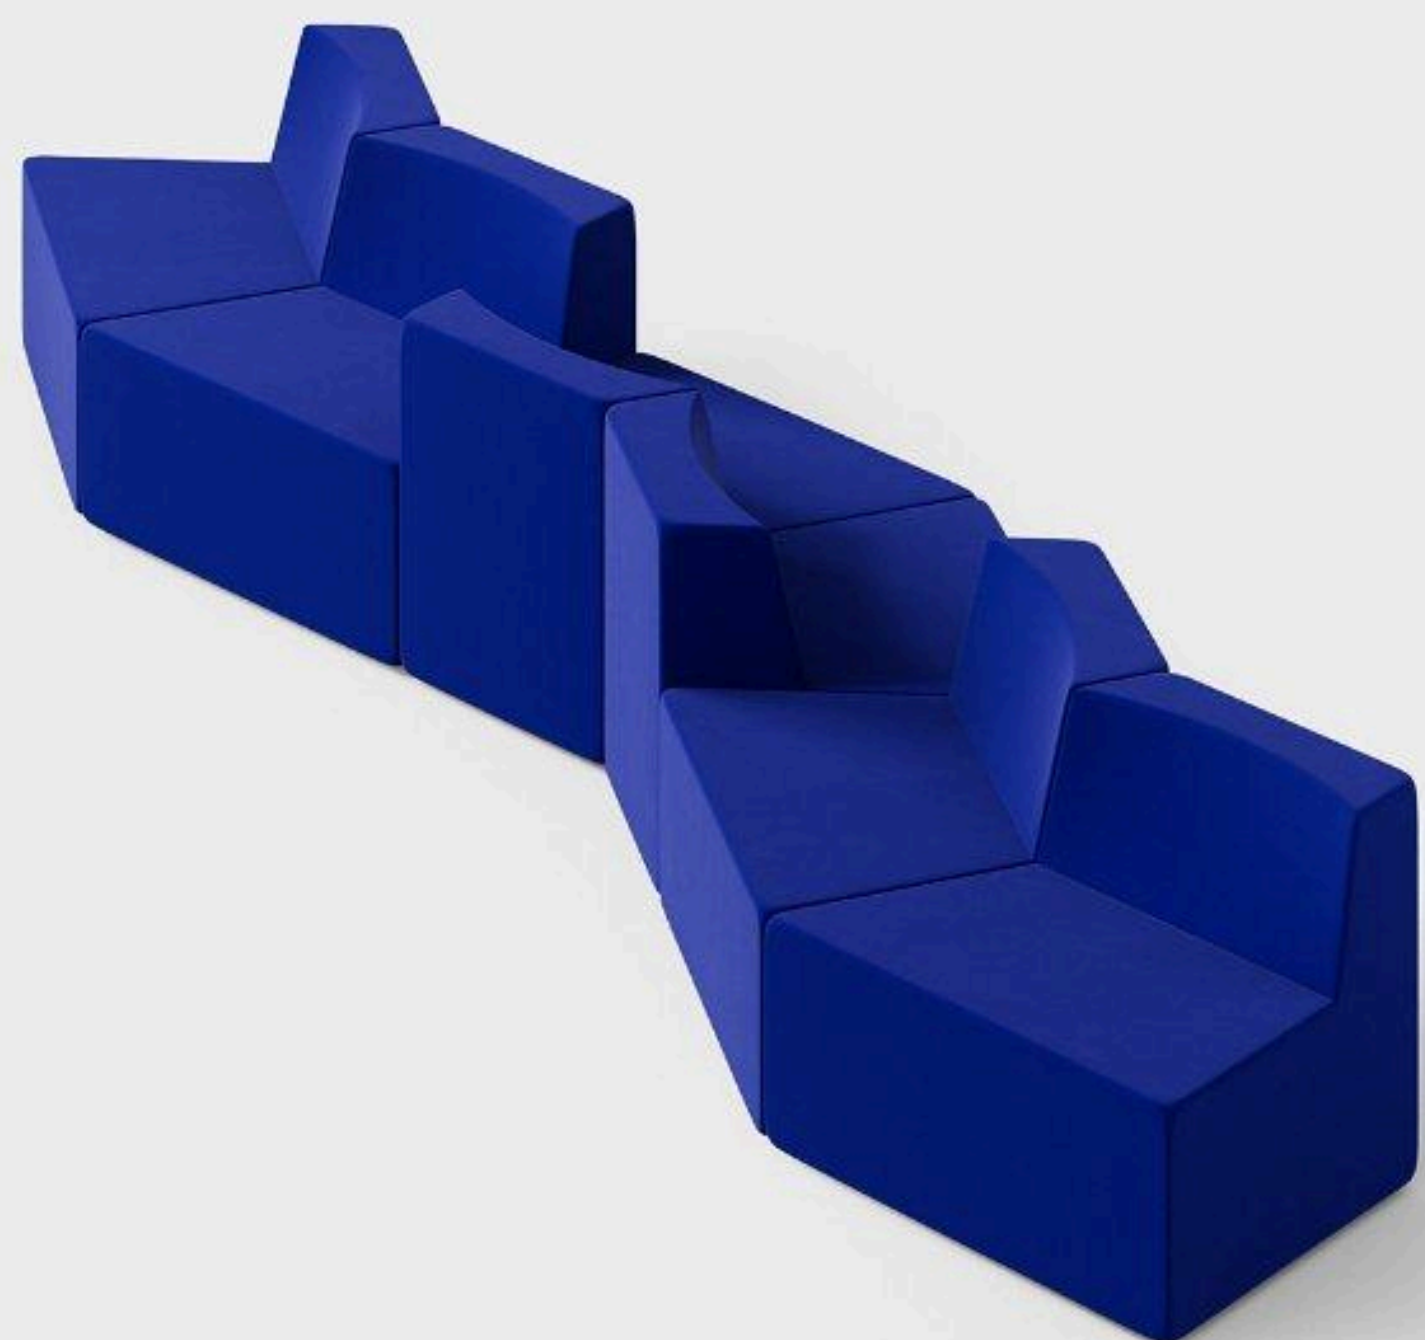

Examples of configurations