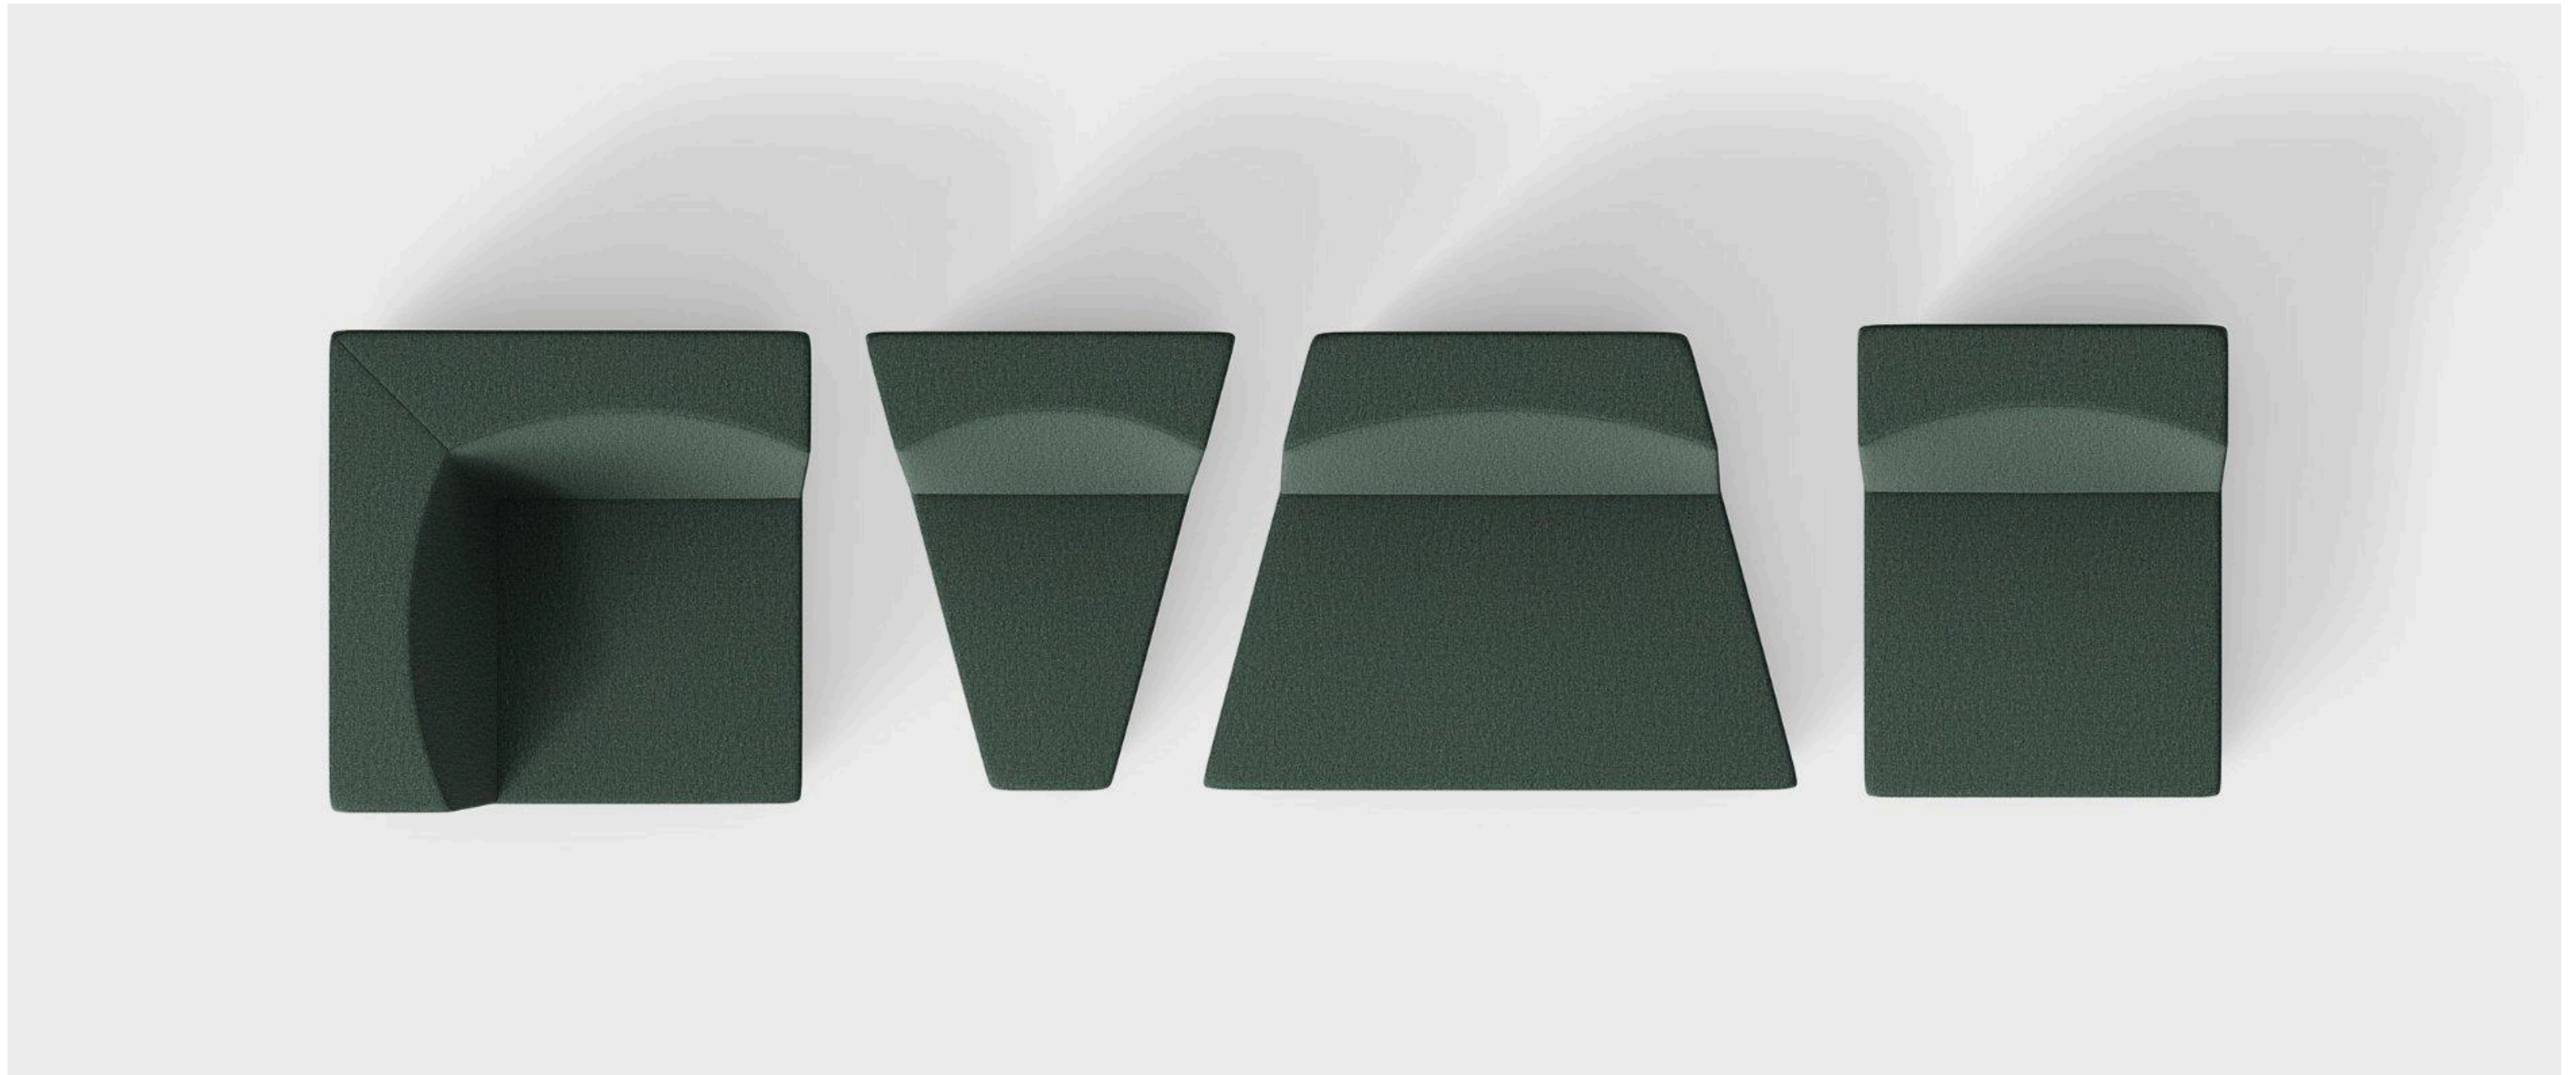

# RHYTHM Seating System

Product sheet — 2026

**+Halle®**

RHYTHM Seating System is designed by Danish design duo Krøyer-Sætter-Lassen. Simple in concept, the system consists of just 4 modules that can be combined in multiple ways, forming larger configurations to suit public spaces, educational institutes, offices and more.

Defined by its inward, scoop-like seat, the sofa naturally outlines individual sitting areas — making it easy for people to claim a personal space, even in a shared setting. Adaptable, approachable, and without pretension, the system invites flexibility while offering a clear sense of comfort and belonging.

# Modules

RHYTHM Corner

Height: 740mm  
Depth: 830mm  
Width: 830mm  
Seat Height: 410mm

RHYTHM Angle In

Height: 740mm  
Depth: 830mm  
Width: 1070mm  
Seat Height: 410mm

RHYTHM Angle Out

Height: 740mm  
Depth: 830mm  
Width: 640mm  
Seat Height: 410mm